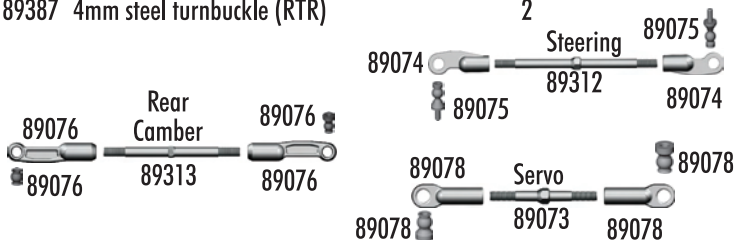

Turnbuckles

89071	Front camber turnbuckles 5mm (FT)	2
89073	Servo turnbuckle 4mm	1
89074	Steering rod ends	4
89075	Steering ballstuds	4
89076	Camber rod ends	4
89078	Servo link rod ends	Set
89240	FT turnbuckle wrench	1
89241	5.5mm turnbuckle wrench	1
89312	Steering turnbuckle (FT)	2
89313	Rear camber turnbuckle (FT)	2
89385	4mm steel turnbuckle (RTR)	2
89386	5mm steel turnbuckle (RTR)	2
89387	4mm steel turnbuckle (RTR)	2

Front
Camber
89071