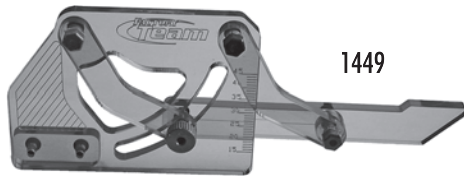

612

LRP

LRP32110	ZR.21X non-pull start race engine	1
LRP32802	Z.28R spec 3 pullstart engine	1
LRP32809	Z.28R truggy non-pullstart engine	1

LRP32110

Tools

1449	Offroad ride height gauge	1
1541	FT hex driver set (7pcs)	Set
1542	FT .050" silver hex driver	1
1543	FT 1/16" black hex driver	1
1544	FT 1.5mm purple hex driver	1
1545	FT 5/64" blue hex driver	1
1546	FT 3/32" gold hex driver	1
1547	FT 2.5mm green hex driver	1
1548	FT 3mm red hex driver	1
1551	FT screwdrivers (2)	Set
1554	FT spring hook	1
1561	Full set of 6 FT nut drivers	Set
1562	FT 3/16" black nut driver	1
1563	FT 1/4" red nut driver	1
1564	FT 5.5mm purple nut driver	1
1565	FT 11/32" green nut driver	1
1566	FT 7mm silver nut driver	1
1567	FT 8mm gold nut driver	1
1589	FT 5/64" blue ball hex driver	1
1590	FT 3/32" gold ball hex driver	1
1591	FT 2.5mm green ball hex driver	1
1592	Full set of 3 FT ball hex drivers	Set

1449

Nitro Kits

2033	NTC3 - 1:10 Scale Nitro 4wd On Road FT kit	1
2042	NTC3 - 1:10 Scale Nitro 4wd On Road RTR	1
7080	RC10 GT2 - 1:10 Scale Nitro 2wd Stadium Truck FT kit	1
7092	RC10 GT2 - 1:10 Scale Nitro 2wd Stadium Truck RTR	1
20501	MGT 4.60 SE - 1:8 Scale 4wd Nitro Monster Truck RTR	1
20502	MGT 8.0 - 1:8 Scale Nitro 4wd Monster Truck RTR	1
20515	Mini MGT 3.0 - 1:10 Scale Nitro 4wd Monster Truck	1
80900	RC8 - 1:8 Scale Nitro 4wd Racing Buggy Factory Built	1
80905	RC8 - 1:8 Scale Nitro 4wd Racing Buggy RTR	1
80910	RC8T - 1:8 Scale Nitro 4wd Racing Truggy FT kit	1
80915	RC8T - 1:8 Scale Nitro 4wd Racing Truggy RTR	1
80920	SC8 - 1:8 Scale Nitro 4wd Short Course "Red Bull" Truck RTR	1
80921	SC8 - 1:8 Scale Nitro 4wd Short Course "Lucas Oil" Truck RTR	1
80922	SC8 - 1:8 Scale Nitro 4wd Short Course "KMC" Truck RTR	1
80923	SC8 - 1:8 Scale Nitro 4wd Short Course "Bully Dog" Truck RTR	1
80924	SC8 - 1:8 Scale Nitro 4wd Short Course "AE Team" Truck RTR	1