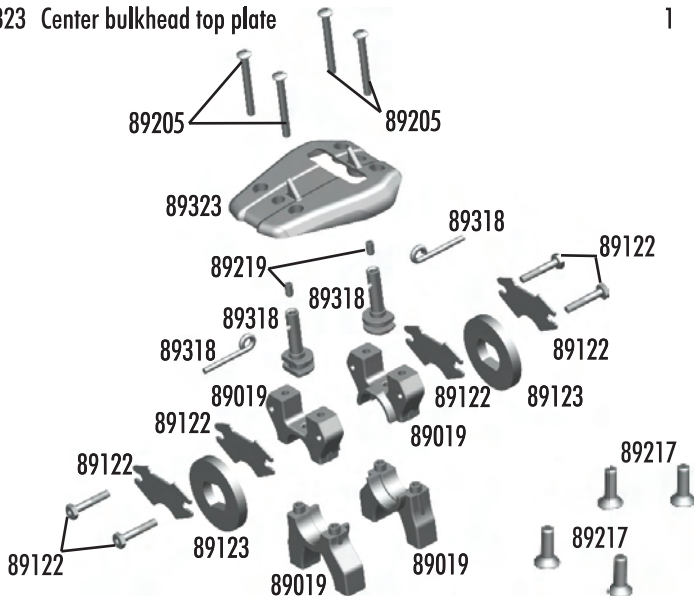

Center Bulkhead

89019	Center bulkhead	1
89122	Brake pads	2
89123	Brake discs (FT)	2
89205	3x26mm BHCS	10
89217	4x14mm FHCS	10
89219	3x5mm setcrew	10
89250	Fiber brake discs (RTR)	2
89318	Brake cams and levers	Set
89323	Center bulkhead top plate	1