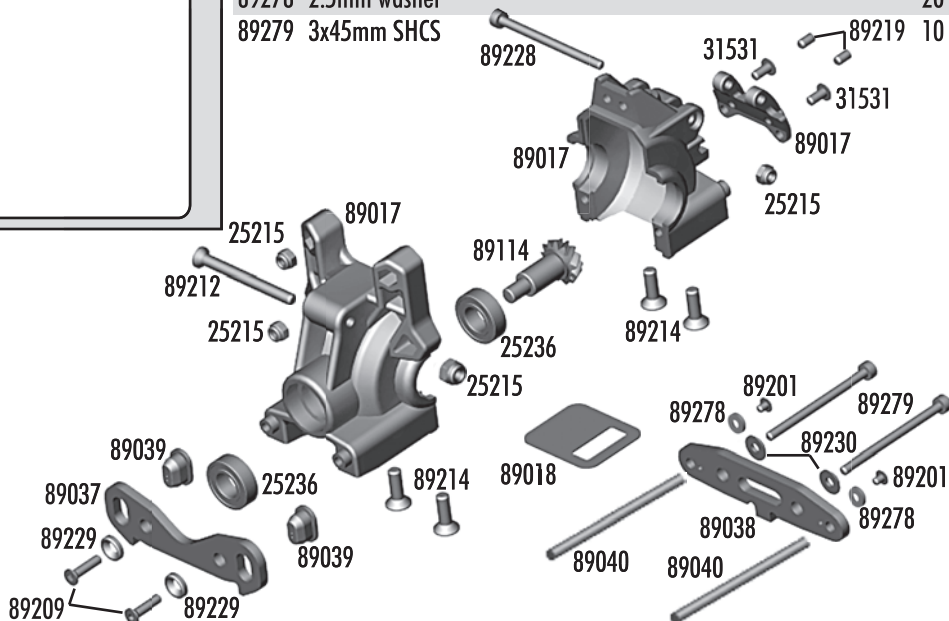

Rear Gearbox

25215	M3 locknut	20
25236	8x16x5 bearings	2
31531	M3x6mm BHCS	10
89017	FR/RR gearbox	1
89018	Gearbox gasket	4
89037	Arm mount C	1
89038	Arm mount D	1
89039	Hinge pin bushings	Set
89040	Inner hinge pins	Set
89114	Diff pinion gear	1
89201	2.5x3mm BHCS	10
89209	3x18mm FHCS	10
89212	3x30mm FHCS	10
89214	4x12mm FHCS	10
89219	3x5mm setscrew	10
89224	3x16mm SHCS	10
89228	3x40mm SHCS	10
89229	Blue countersunk washer (FT)	10
89230	Silver cone washer	10
89278	2.5mm washer	20
89279	3x45mm SHCS	10