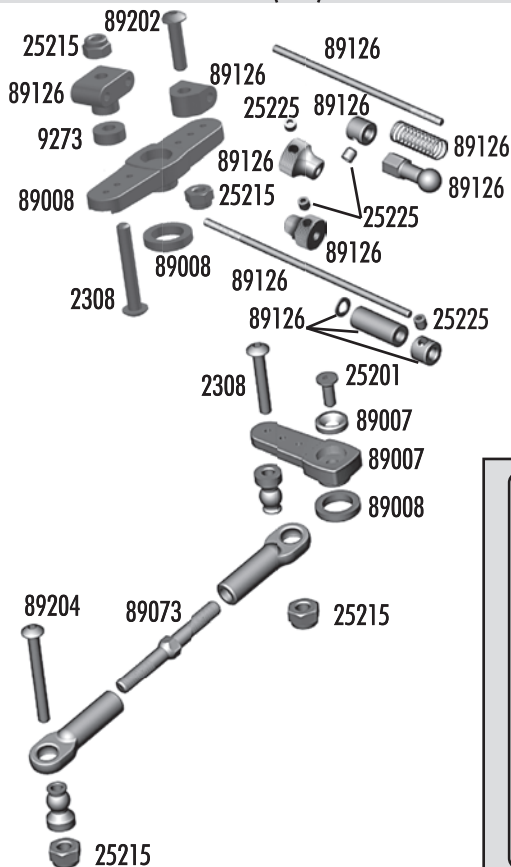

89204	3x24mm BHCS	10
89206	4x10mm BHCS	10
89207	4x12mm BHCS	10
89219	3x5mm setscrew	10
89221	5x4mm setscrew	10
89252	Wheel hex nut silver (RTR)	2
89269	38mm steel turnbuckle (RTR)	2
89310	RC8T Front arms	Pr.
89316	Shock riser set with pins	Set
89317	RC8T Droop screws	8
89330	Wheel hex adapters	2
89331	Hex adapter clips	4
89364	RC8T FR CVA set (includes: axle, bone, coupler, pin, setscrew)	Set
89366	FR/RR Center CVA bones set	Set

Center Bulkhead

89019	Center bulkhead	1
89122	Brake pads	2
89123	Brake discs (FT)	2
89205	3x26mm BHCS	10
89217	4x14mm FHCS	10
89219	3x5mm setcrew	10
89250	Fiber brake discs (RTR)	2
89318	Brake cams and levers	Set
89323	Center bulkhead top plate	1

Throttle / Brake Linkage

2308	3x18mm BHCS	6
9273	brake cam spacer	2
25201	3x8mm FHCS	20
25215	M3 locknut	20
25225	3x3mm setscrew	20
89007	Steering servo horns	Set
89008	Throttle servo horns	Set
89073	4mm ti turnbuckle (FT)	1
89126	Brake/throttle linkage	Set
89202	3x12mm BHCS	10
89204	3x24mm BHCS	10
89387	4mm steel turnbuckle (RTR)	1