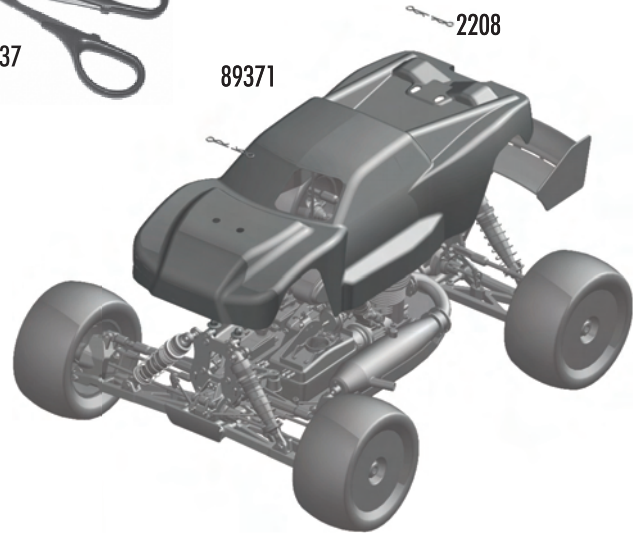

1737

2208

89371

Starting Equipment

1738	FT glow ignitor blue 110V	1
1750	FT starter box	1
7994	D-size glow ignitor	1
25261	Hex drive starter shaft	1
25262	Pro start starter	1
89439	Hex drive starter shaft XL (SC8)	1