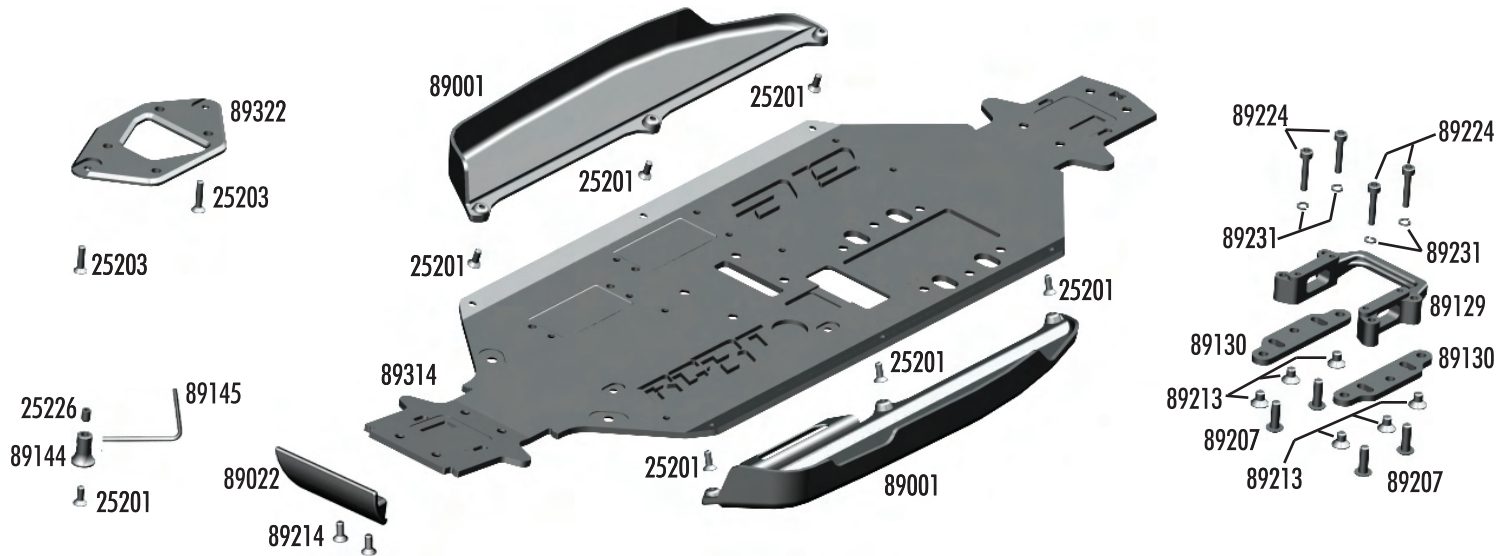

Chassis

25201	3x8mm FHCS	20
25203	3x12mm FHCS	20
25226	M4x5mm setscrew	20
89001	Side guard, right/left	Pr.
89022	Front bumper	1
89129	Engine mount (FT)	1
89130	Engine mount plates	2
89144	Pipe mount	1
89145	Pipe mount wire	1
89207	4x12mm BHCS	10

89210	3x20 FHCS	10
89213	4x6mm FHCS	10
89214	4x12mm FHCS	10
89224	3x16mm SHCS	10
89231	3mm lock washer	10
89257	Engine mounts (RTR)	Pr.
89314	RC8T chassis (FT)	1
89322	Center diff brace	1
89377	Optional motor mount (machined blue aluminum, 2 piece)	1
89450	RC8T / SC8 Chassis (RTR)	1

Center Bulkhead

89019	Center bulkhead	1
89122	Brake pads	2
89123	Brake discs (FT)	2
89205	3x26mm BHCS	10
89217	4x14mm FHCS	10
89219	3x5mm setcrew	10
89250	Fiber brake discs (RTR)	2
89318	Brake cams and levers	Set
89323	Center bulkhead top plate	1

Rear Shock Tower

25188	3x20 BHCS	20
25203	3x12mm FHCS	20
25211	2x10mm BHCS	20
89202	3x12 BHCS	10
89208	3x14mm FHCS	10
89210	3x20mm FHCS	10
89224	3x16mm SHCS	10
89225	3x24mm SHCS	10
89229	Blue countersunk washer (FT)	10
89230	Silver cone washer	10
89333	Rear shock tower	1
89334	Body mounts (F/R)	Set
89359	Shock standoffs	4