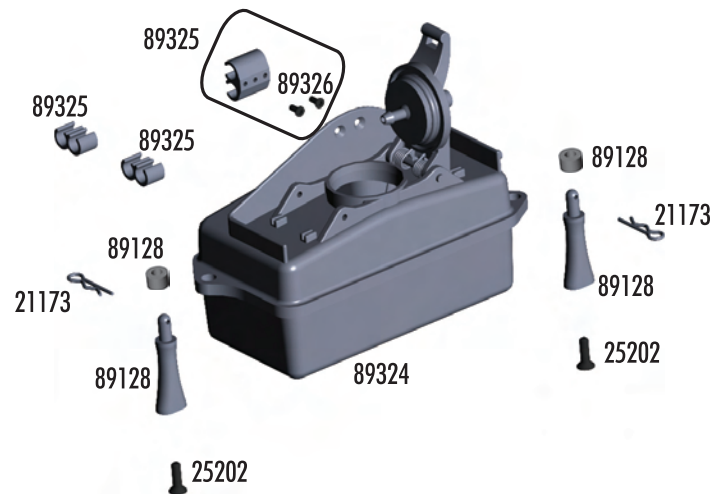

Fuel Tank

21173	Body clips, small	12
25202	3x10mm FHCS	20
89128	Fuel tank mount, includes mounts, tubing, and clips	Set
89324	Fuel tank	1
89325	Fuel line clips and screws	Set
89326	2x4mm FHPS	10