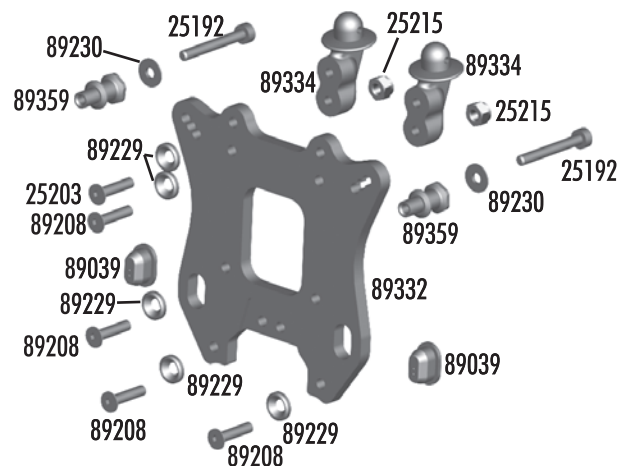

Front Shock Tower

25192	M3x20mm SHCS	20	89229	Blue countersunk washers	10
25203	M3x12mm FHCS	20	89230	Silver cone washers	10
25211	3x10mm BHCS	20	89332	Front shock tower (FT)	1
25215	M3 locknut	20	89334	Body mounts (F/R)	Set
89039	Hinge pin bushing	Set	89359	Shock standoffs	4
89202	3x12mm BHCS	10	89390	Front shock tower (RTR)	1
89208	3x14mm FHCS	10