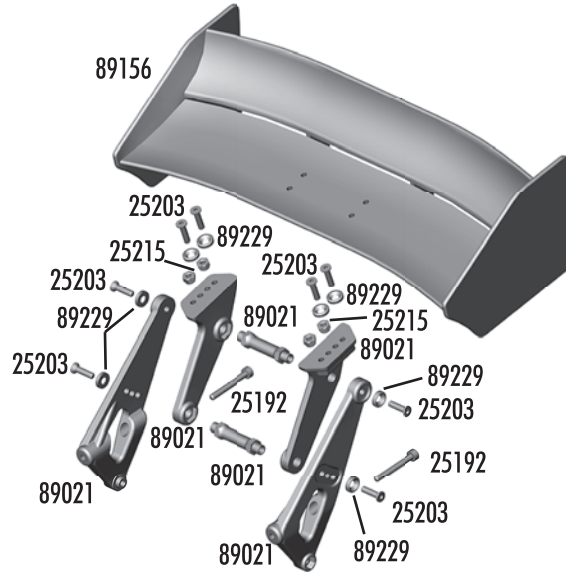

Wing

25192	3x20mm SHCS	20
25203	3x12mm FHCS	20
25215	M3 locknut	20
89021	Wing mount, includes mounts, angle plates, and standoffs	Set
89154	Wing, white	1
89155	Wing, yellow	1
89156	Wing, black	1
89229	Blue countersunk washers (FT)	10