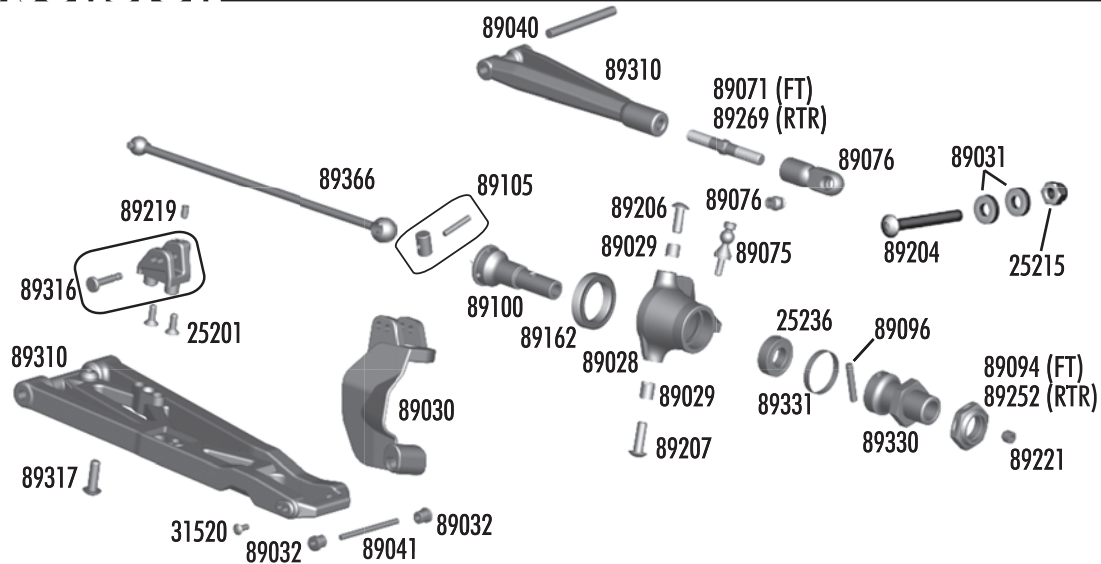

Front Suspension