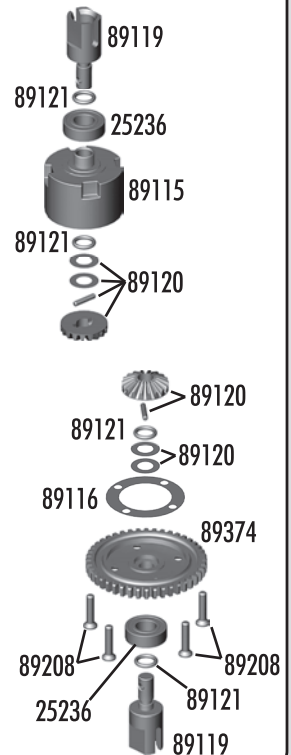

Center Diff

25236	8x16x5 Bearings	2
89115	Diff housing	1
89116	Diff gasket	4
89119	Center diff outdrives	2
89120	Diff sun/planet gears, includes washers and pins	Set
89121	Diff 0-rings, big and small	Set
89208	3x14mm FHCS	10
89372	Spur gear 50T, includes diff gasket	1
89373	Spur gear 52T, includes diff gasket	1
89374	Spur gear 54T, includes diff gasket (kit)	1