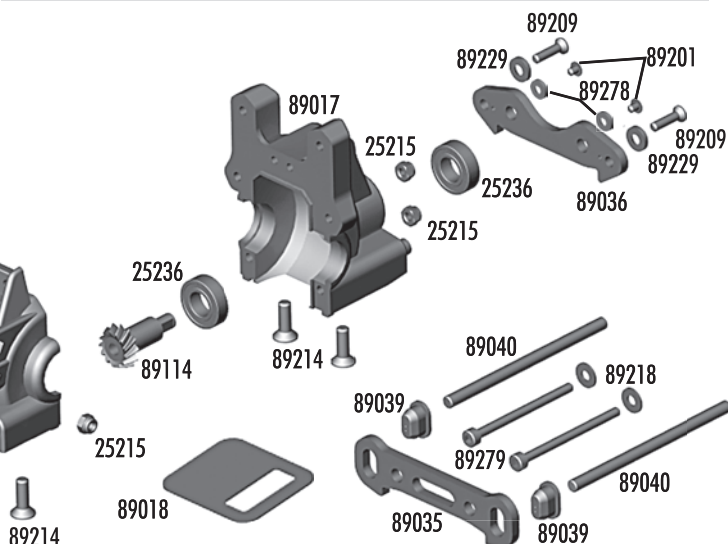

Front Gearbox

25215	M3 locknut	20
25236	8x16x5 bearings	2
31531	M3x6mm BHCS	10
89017	FR/RR gearbox	1
89018	Gearbox gasket	4
89035	Arm mount A	1
89036	Arm mount B	1
89039	Hinge pin bushings	Set
89040	Inner hinge pins	Set
89114	Diff pinion gear	1
89201	2.5x3mm BHCS	10
89209	3x18mm FHCS	10
89214	4x12mm FHCS	10
89218	3x8mm washer	10
89219	3x5mm setscrew	10
89224	3x16mm SHCS	10
89226	3x26mm SHCS	10
89229	Blue countersunk washer (FT)	10
89278	2.5mm washer	20
89279	3x45mm SHCS	10