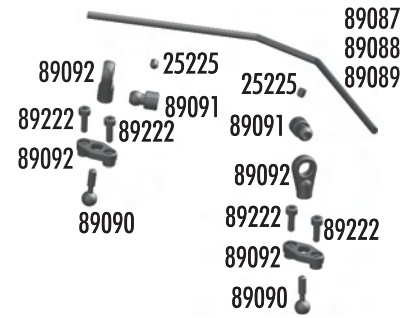

89107	Rear CVA bearing shield/boot	Set
89162	15x21x4 bearing	2
89219	3x5mm setscrew	10
89221	5x4mm setscrew	10
89252	Wheel hex nuts silver (RTR)	2
89311	Rear arms	Pr.
89316	Shock riser set with pins	Set
89317	Droop screws	2
89330	Wheel hex adapters-blue	4
89331	Hex adapter clips	Set
89365	RR CVA set (includes: axle, bone, coupler, pin, setscrew)	Set
89366	FR/RR CVA bone set	2

Clutch

25237	5x10x4 bearing	2
89133	1.0mm clutch spring	3
89134	Clutch shoes and shim	Set
89135	Clutch nut	1
89136	Flywheel, hard anodized	1
89137	Clutch shims	4
89138	Flywheel collet	1
89148	Clutch bell shim set	Set
89157	0.9 clutch springs	3
89158	1.1 clutch springs	3
89159	Short clutch nut	1
89218	3x8mm Washer	10
89223	3x8mm SHCS	10
89265	Fiber clutch shoes (RTR)	3
89375	14T clutchbell (RTR)	1
89376	13T clutchbell	1

Fuel Tank

21173	Body clips, small	12
25202	3x10mm FHCS	20
89128	Fuel tank mount, includes mounts, tubing, and clips	Set
89324	Fuel tank	1
89325	Fuel line clips and screws	Set
89326	2x4mm FHPS	10

Wing

25192	3x20mm SHCS	20
25203	3x12mm FHCS	20
25215	M3 locknut	20
89021	Wing mount, includes mounts, angle plates, and standoffs	Set
89154	Wing, white	1
89155	Wing, yellow	1
89156	Wing, black	1
89229	Blue countersunk washers (FT)	10

Anti-Roll Bars

25225	3x3mm setscrew	20
89086	Anti-roll bar set	Set
89087	Anti-roll bar 2.2mm - black	1
89088	Anti-roll bar 2.5mm - silver (kit)	1
89089	Anti-roll bar 2.8mm - gold (kit)	1
89090	Anti-roll bar ball joint	4
89091	Anti-roll bar socket joint	Set
89092	Anti-roll bar pivot retainers/eyelets	Set
89093	Anti-roll bar 3.0mm - black	1
89222	2.5x8mm SHCS	10