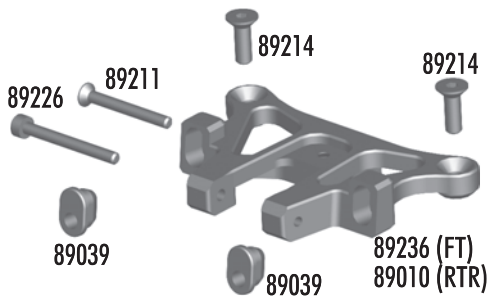

Center Diff

25236	8x16x5 Bearings	2
89115	Diff housing	1
89116	Diff gasket	4
89119	Center diff outdrives	2
89120	Diff sun/planet gears, includes washers and pins	Set
89121	Diff 0-rings, big and small	Set
89208	3x14mm FHCS	10
89372	Spur gear 50T, includes diff gasket	1
89373	Spur gear 52T, includes diff gasket	1
89374	Spur gear 54T, includes diff gasket (kit)	1

Top Plate

25203	3x12mm FHCS	20
25215	M3 locknut	20
89010	Top Plate, upper and lower (RTR)	Set
89039	Hinge pin bushings, 1/2/3 dot	Set
89211	3x26mm FHCS	10
89214	4x12mm FHCS	10
89226	3x26mm SHCS	10
89234	Blue aluminum top plate	1
89236	Aluminum top plate (FT)	1