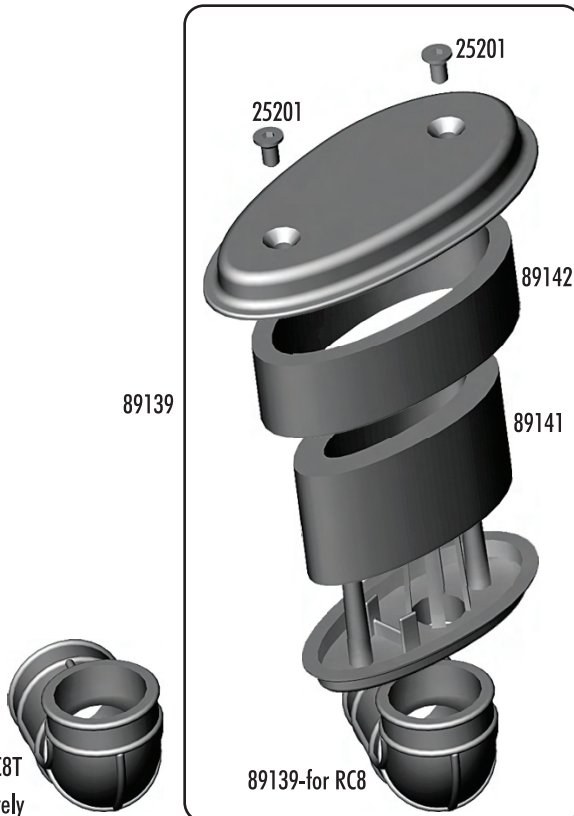

Air Filter

3719	6" nylon wire ties	2
7710	Pre-filter oil	1
25201	3x8mm FHCS	20
89139	RC8 Air filter cap and base	Set
89141	Air filter inner elements	Set
89142	Air filter outer elements	4
89319	RC8T tall air filter hose	1

89319-for RC8T
*sold separately

Engine

2357	Rear exhaust manifold spring	6
25094	Header spring	1
25352	28 Pro engine (RTR)	1
29002	Odonnell sport glow plug	1
89181	Muffler to header springs	3
89273	RTR tuned pipe	1
89274	RTR header	1
MC59	MC-59 glow plug	1