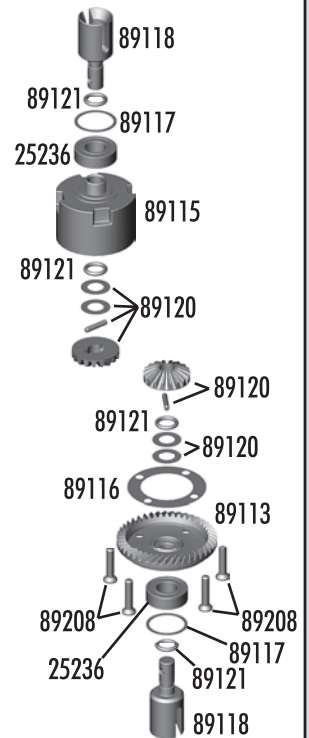

Front and Rear Diffs

25236	8x16x5 Bearings	2
89112	Complete diff (FR/RR)	1
89113	Diff ring gear, includes diff gasket	1
89115	Diff housing	1
89116	Diff gasket	4
89117	Diff shims	8
89118	Diff outdrives	2
89120	Diff sun/planet gears, includes washers and pins	Set
89121	Diff 0-rings, big and small	Set
89208	3x14mm FHCS	10