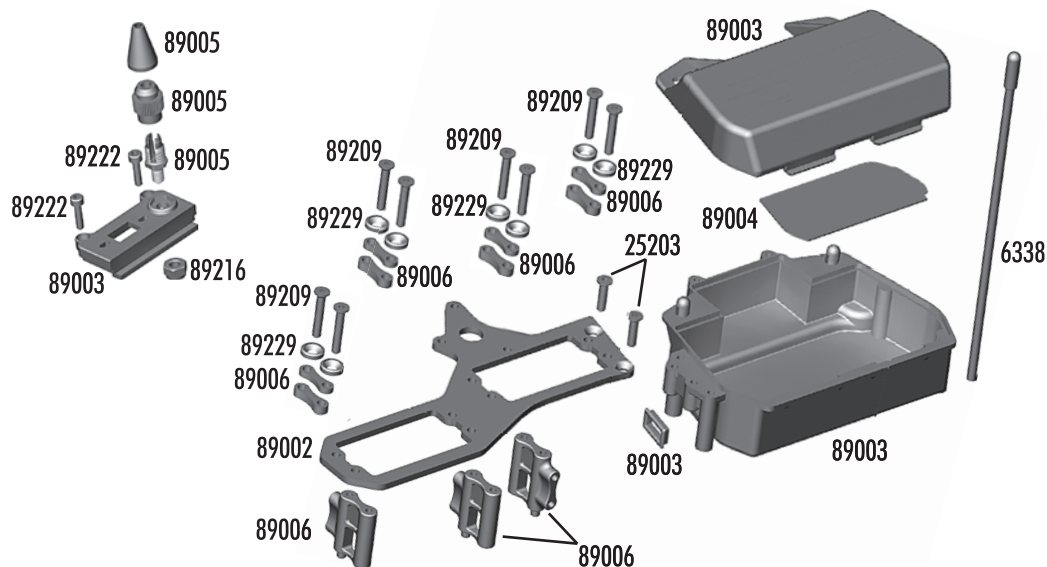

Radio Tray

6338	Antenna tube, 12" black	1
25203	3x12mm FHCS	20
25187	3x14mm BHCS	20
89002	Radio tray, carbon fiber	1
89003	Receiver/battery box	1
89004	Receiver box pads	Set
89005	Antenna mount	1
89006	Servo mount spacers	Set
89209	3x18mm FHCS	10
89216	M4 locknut	10
89218	3x8mm Washer	10
89222	2.5x8mm SHCS	10
89229	Blue countersunk washer	10
89253	Radio tray/antenna switch (RTR)	Set