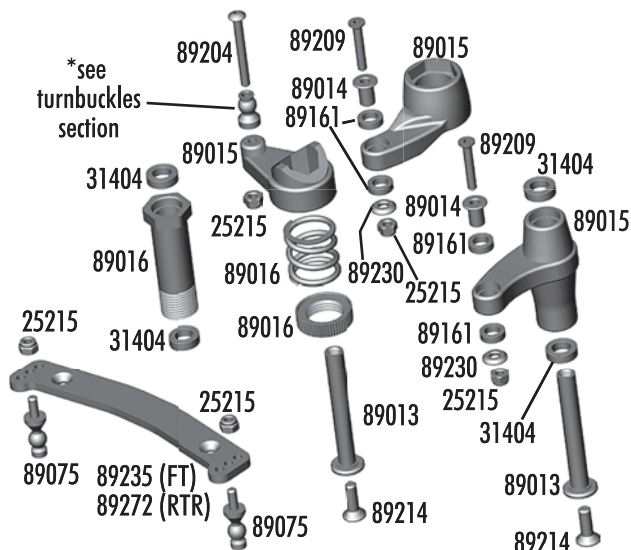

Steering

25215	M3 locknut	20
31404	6x10 bearing	2
89012	Carbon fiber steering rack	1
89013	Steering post	2
89014	Steering rack post	2
89015	Bellcranks & servo saver	Set
89016	Servo saver bolt, nut, spring	Set
89075	Steering ballstuds	4
89161	Steering bearing set	Set
89204	3x24mm BHCS	10
89209	3x18mm FHCS	10
89214	4x12mm FHCS	10
89230	Silver cone washer	10
89235	Aluminum steering rack (FT)	1
89272	Steering rack (RTR)	1