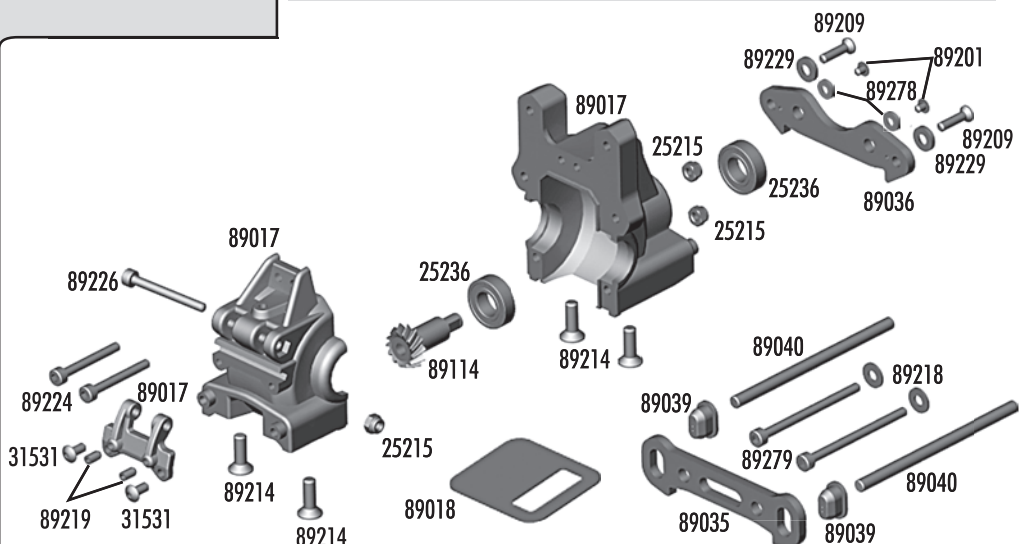

Front
Camber
89071

Front Gearbox

25215	M3 locknut	20
25236	8x16x5 bearings	2
31531	M3x6mm BHCS	10
89017	FR/RR gearbox	1
89018	Gearbox gasket	4
89035	Arm mount A	1
89036	Arm mount B	1
89039	Hinge pin bushings	Set
89040	Inner hinge pins	Set
89114	Diff pinion gear	1
89201	2.5x3mm BHCS	10
89209	3x18mm FHCS	10
89214	4x12mm FHCS	10
89218	3x8mm washer	10
89219	3x5mm setscrew	10
89224	3x16mm SHCS	10
89226	3x26mm SHCS	10
89229	Blue countersunk washer (FT)	10
89278	2.5mm washer	20
89279	3x45mm SHCS	10

Chassis Braces

89077	Chassis brace rod ends (FT)	Set
89320	Front chassis brace set (FT)	Set
89321	Rear chassis brace set (FT)	Set
89378	Aluminum chassis brace front	1
89379	Aluminum chassis brace rear	1
89451	RTR chassis Brace set	Set

89204	3x24mm BHCS	10
89206	4x10mm BHCS	10
89207	4x12mm BHCS	10
89219	3x5mm setscrew	10
89221	5x4mm setscrew	10
89252	Wheel hex nut silver (RTR)	2
89269	38mm steel turnbuckle (RTR)	2
89310	RC8T Front arms	Pr.
89316	Shock riser set with pins	Set
89317	RC8T Droop screws	8
89330	Wheel hex adapters	2
89331	Hex adapter clips	4
89364	RC8T FR CVA set (includes: axle, bone, coupler, pin, setscrew)	Set
89366	FR/RR Center CVA bones set	Set