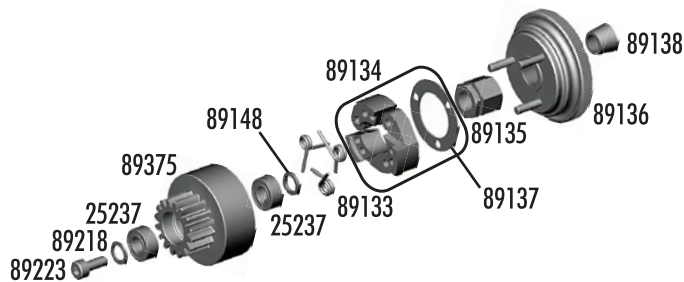

Clutch

25237	5x10x4 bearing	2
89133	1.0mm clutch spring	3
89134	Clutch shoes and shim	Set
89135	Clutch nut	1
89136	Flywheel, hard anodized	1
89137	Clutch shims	4
89138	Flywheel collet	1
89148	Clutch bell shim set	Set
89157	0.9 clutch springs	3
89158	1.1 clutch springs	3
89159	Short clutch nut	1
89218	3x8mm Washer	10
89223	3x8mm SHCS	10
89265	Fiber clutch shoes (RTR)	3
89375	14T clutchbell (RTR)	1
89376	13T clutchbell	1