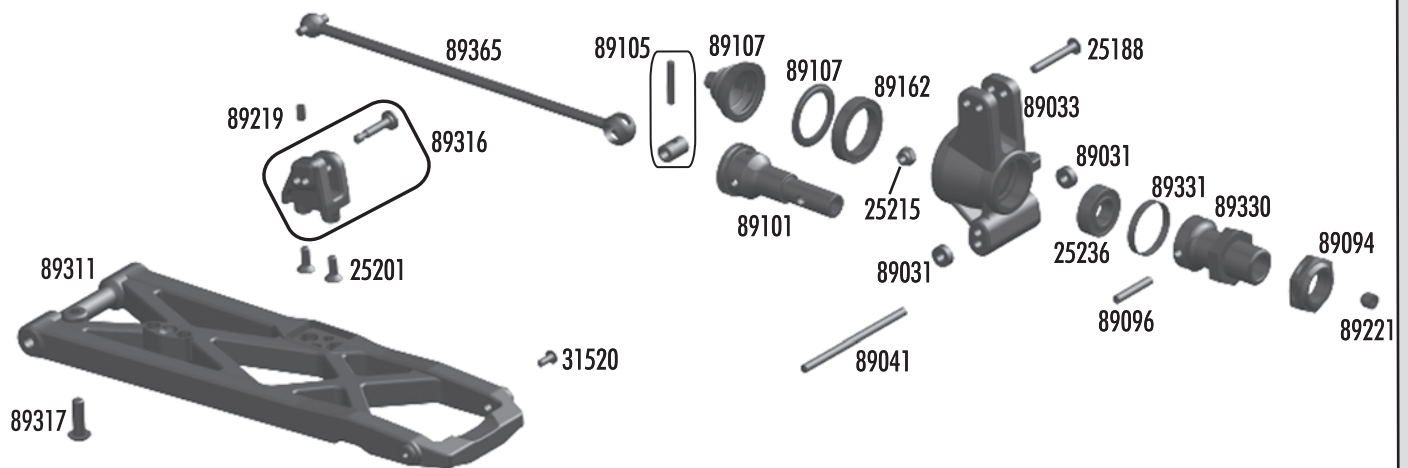

Rear Suspension