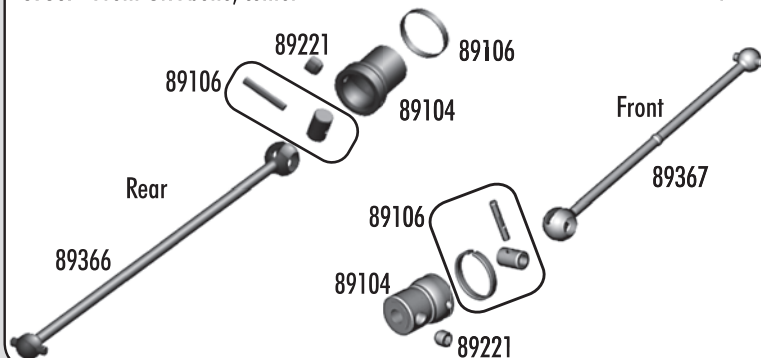

Center CVA's

89104	CVA input cup, center	2
89106	CVA rebuild kit, center (includes: coupler, pin, retainer, setecrew)	Set
89221	5x4mm setecrew	10
89366	Rear CVA bone, center	1
89367	Front CVA bone, center	1