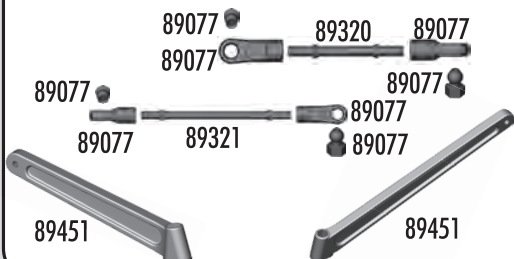

Front
Camber
89071

Front Gearbox

25215	M3 locknut	20
25236	8x16x5 bearings	2
31531	M3x6mm BHCS	10
89017	FR/RR gearbox	1
89018	Gearbox gasket	4
89035	Arm mount A	1
89036	Arm mount B	1
89039	Hinge pin bushings	Set
89040	Inner hinge pins	Set
89114	Diff pinion gear	1
89201	2.5x3mm BHCS	10
89209	3x18mm FHCS	10
89214	4x12mm FHCS	10
89218	3x8mm washer	10
89219	3x5mm setscrew	10
89224	3x16mm SHCS	10
89226	3x26mm SHCS	10
89229	Blue countersunk washer (FT)	10
89278	2.5mm washer	20
89279	3x45mm SHCS	10

Chassis Braces

89077	Chassis brace rod ends (FT)	Set
89320	Front chassis brace set (FT)	Set
89321	Rear chassis brace set (FT)	Set
89378	Aluminum chassis brace front	1
89379	Aluminum chassis brace rear	1
89451	RTR chassis Brace set	Set